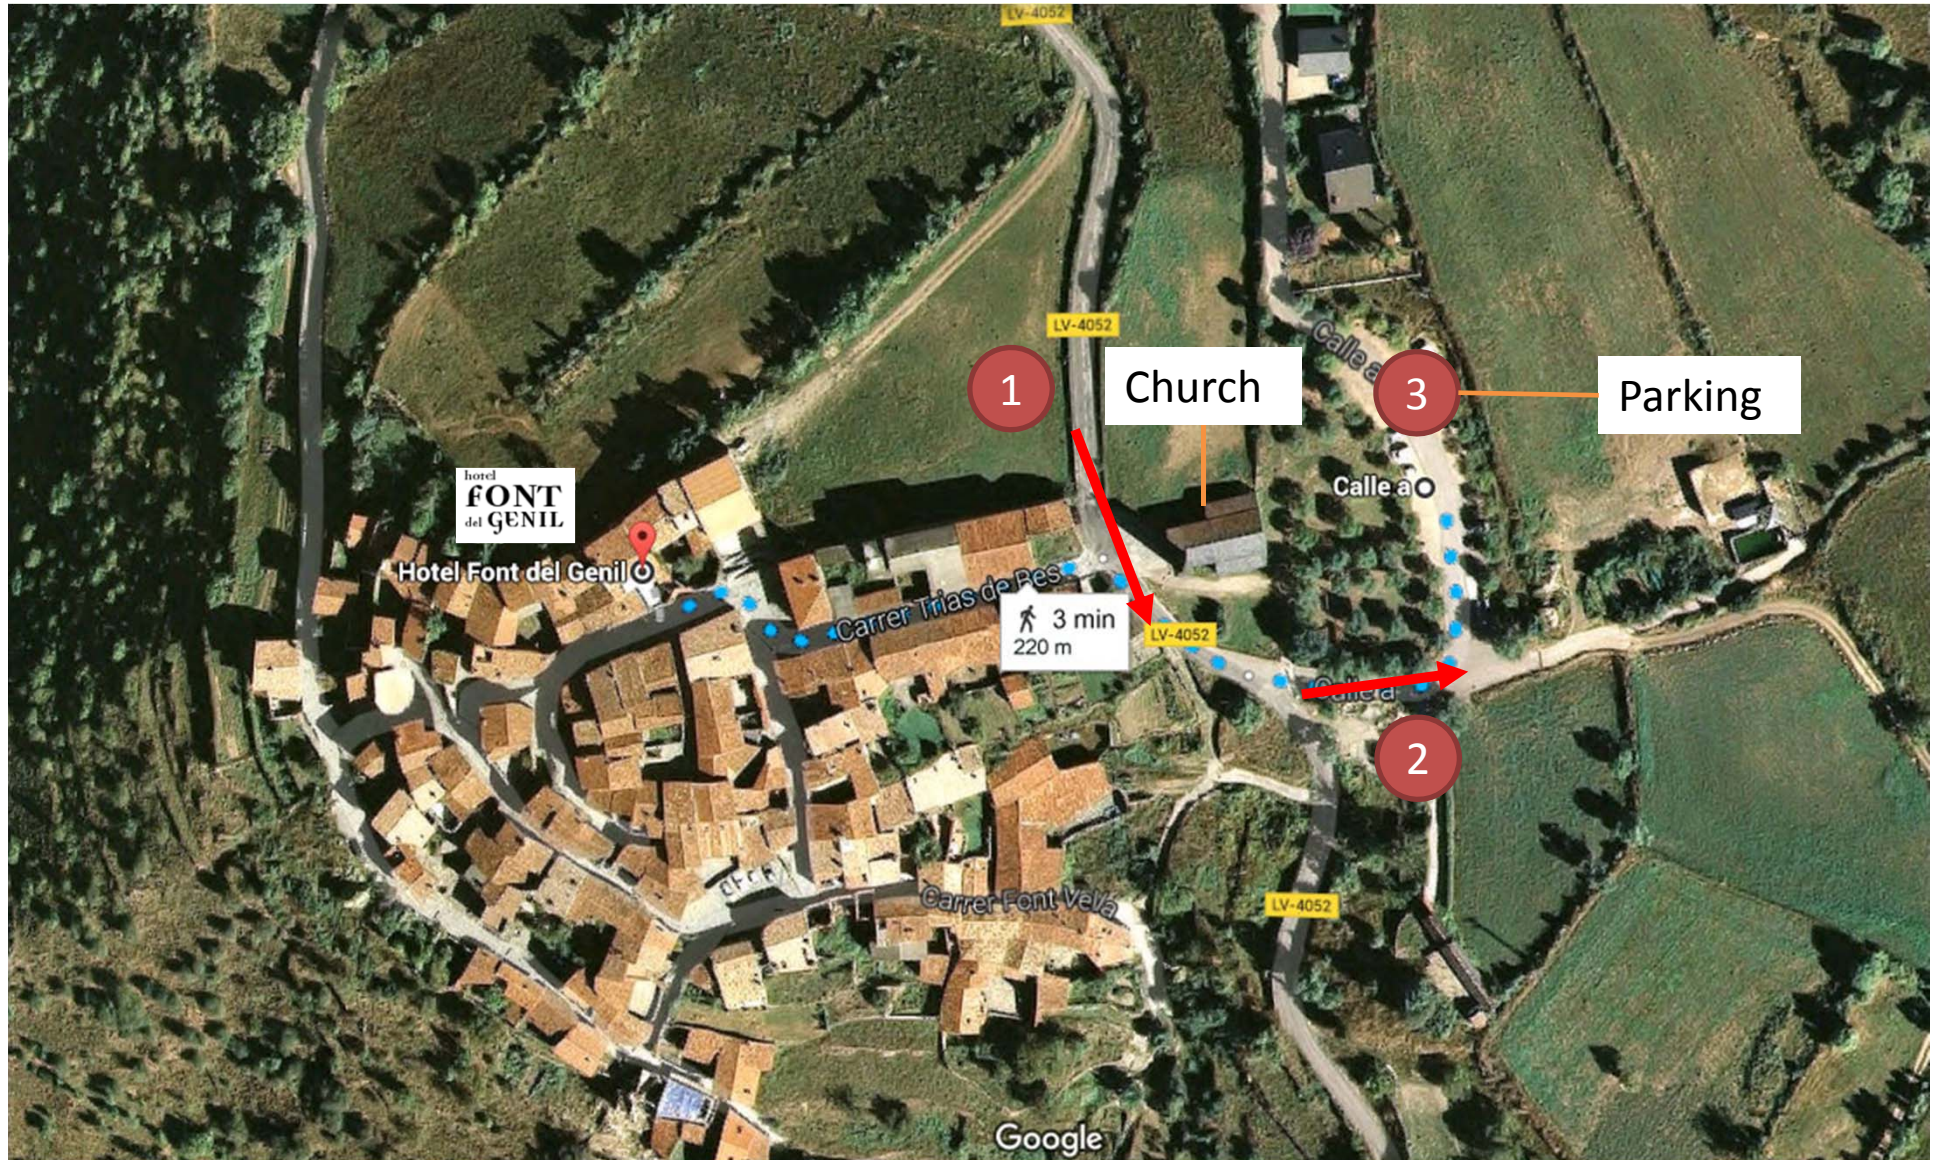

How to access to Arsèguel Parking and Font del Genil Hotel

In order to preserve Arseguel's quietness, we'd pleased to park your car in town's public parking, just behind the church. Thanks a lot.

How to access to Arsèguel Parking and Font del Genil Hotel

To get to Arseguel's parking you have to continue straight the road (1), just after the church you'll see the ramp on your left (2) that leads to the town's parking (3). If you carry many luggage you can unload it in front the hotel.